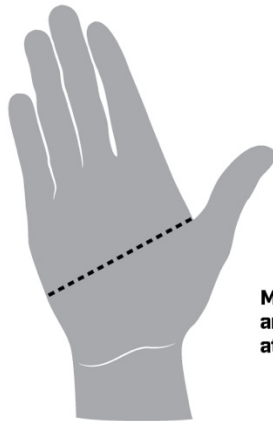

GLOVE SIZING GUIDE
in inches

**Measure the circumference
around your dominant palm
at the widest point.**

MEN'S GLOVES

SIZE	SM	MD	LG	XL	2XL	3XL
IN	7.5-8	8.5-9	9-9.5	10-10.5	10.5-11.5	11.5-12
CM	19-21	21-23	23-25	25-27	27-29	29-31

WOMEN'S GLOVES

SIZE	SM	MD	LG	XL	2XL
IN	5-5.5	6-6.5	7	7.5-8	8.5-9
CM	13-14	15-16	17-18	19-21	21-23