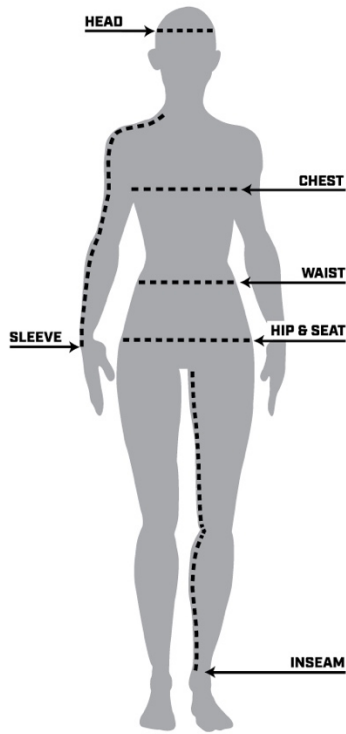

HEAD | Measure circumference of head just above top of ears, and 1 inch (2.54 cm) above eyebrows.

SLEEVE | With your arm bent at the elbow and hand on your hip measure from the back of the neck to the elbow and finish at the wrist.

CHEST | Measure under arms around the fullest part of the chest. Be sure to keep tape level across back and comfortably loose.

WAIST | Measure around natural waist with a loose tape.

HIP & SEAT | Place the measuring tape around the body at the fullest part of the lower hip, feet together.

INSEAM | Without shoes; measure on inside of leg from groin to the floor.

WOMEN'S SIZING GUIDE

in inches

WOMEN'S TOPS

SIZE [U.S.]	XS	SM	MD	LG	XL	2XL
CHEST	29-31	32-34	35-38	39-42	43-46	47-50
WAIST	23-25	26-28	29-32	33-36	37-40	41-44
HIP	32-34	35-37	38-41	42-45	46-49	50-53
SLEEVE	29	29	30	31	31	31
INSEAM [SHORT]	27	27	28	29	29	29
INSEAM [REGULAR]	29	29	30	31	31	31
INSEAM [TALL]	32	32	33	34	34	34

WOMEN'S BOTTOMS

SIZE [U.S.]	4	6	8	10	12	14	16
WAIST	25-26.5	27-28	29-30	31-33	34-36	37-39	40-42
HIP	34-35.5	36-37	38-39	40-42	43-45	46-48	49-51
INSEAM [SHORT]	28	28	28	28	28	29	29
INSEAM [REGULAR]	30	30	30	30	30	31	31
INSEAM [TALL]	33	33	33	33	33	34	34