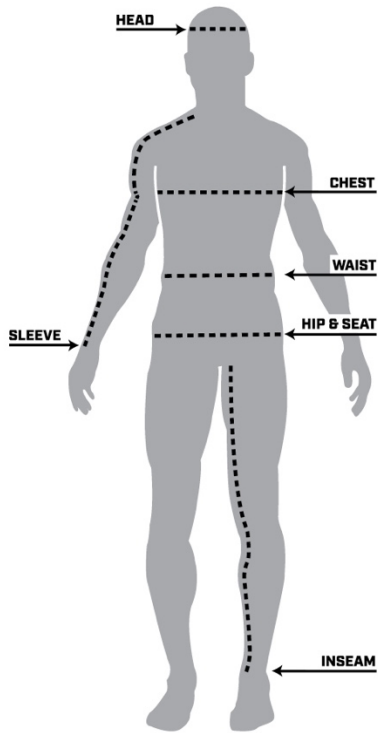

# Klim Size Chart

**HEAD** | Measure circumference of head just above top of ears, and 1 inch (2.54 cm) above eyebrows.

**SLEEVE** | With your arm bent at the elbow and hand on your hip measure from the back of the neck to the elbow and finish at the wrist.

**CHEST** | Measure under arms around the fullest part of the chest. Be sure to keep tape level across back and comfortably loose.

**WAIST** | Measure around natural waist with a loose tape.

**HIP & SEAT** | Place the measuring tape around the body at the fullest part of the lower hip, feet together.

**INSEAM** | Without shoes; measure on inside of leg from groin to the floor.

## **MEN'S SIZING GUIDE** *in inches*