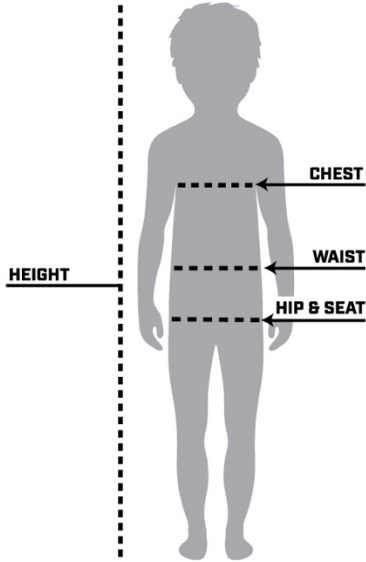

**GLOVE SIZING GUIDE**  
*in inches*

**Measure the circumference  
around your dominant palm  
at the widest point.**

**MEN'S GLOVES**

<b>SIZE</b>	<b>SM</b>	<b>MD</b>	<b>LG</b>	<b>XL</b>	<b>2XL</b>	<b>3XL</b>
<b>IN</b>	7.5-8	8.5-9	9-9.5	10-10.5	10.5-11.5	11.5-12
<b>CM</b>	19-21	21-23	23-25	25-27	27-29	29-31

**WOMEN'S GLOVES**

<b>SIZE</b>	<b>SM</b>	<b>MD</b>	<b>LG</b>	<b>XL</b>	<b>2XL</b>
<b>IN</b>	5-5.5	6-6.5	7	7.5-8	8.5-9
<b>CM</b>	13-14	15-16	17-18	19-21	21-23

**YOUTH SIZING GUIDE**  
in inches

**BOYS**

SIZE (U.S.)	XS	SM	MD	LG	XL
NUMERIC SIZE	6/6X	7/8	10/12	14/16	18
AGE	6-7	8-9	10-11	12-13	14+
HEIGHT	45.5-48.5	49.5-52	55.5-58.5	61.5-64	66.5
CHEST	24-24.75	25.5-26.5	27.5-28.5	30.5-32	33.5
WAIST	23-23.5	23.5-24.5	25.5-26.5	28-29.5	31
HIP	25-25.75	26.5-27.75	29-30.5	32-33.5	35

**GIRLS**

SIZE (U.S.)	XS	SM	MD	LG	XL
NUMERIC SIZE	6/6X	7/8	10	12/14	16
AGE	6-7	8-9	10-11	12-13	14+
HEIGHT	46-48.5	50.5-52.5	55	58-61	62.5
CHEST	24-24.75	26-27	28.5	30-31.5	33.5
WAIST	23-23.5	23.5-24.25	25	26-28	30
HIP	25-25.75	27.5-28.5	30	32-34	36

**CHEST** | Measure under arms around the fullest part of the chest. Be sure to keep tape level across back and comfortably loose.

**WAIST** | Measure around natural waist with a loose tape.

**HIP & SEAT** | Place the measuring tape around the body at the fullest part of the lower hip, feet together.