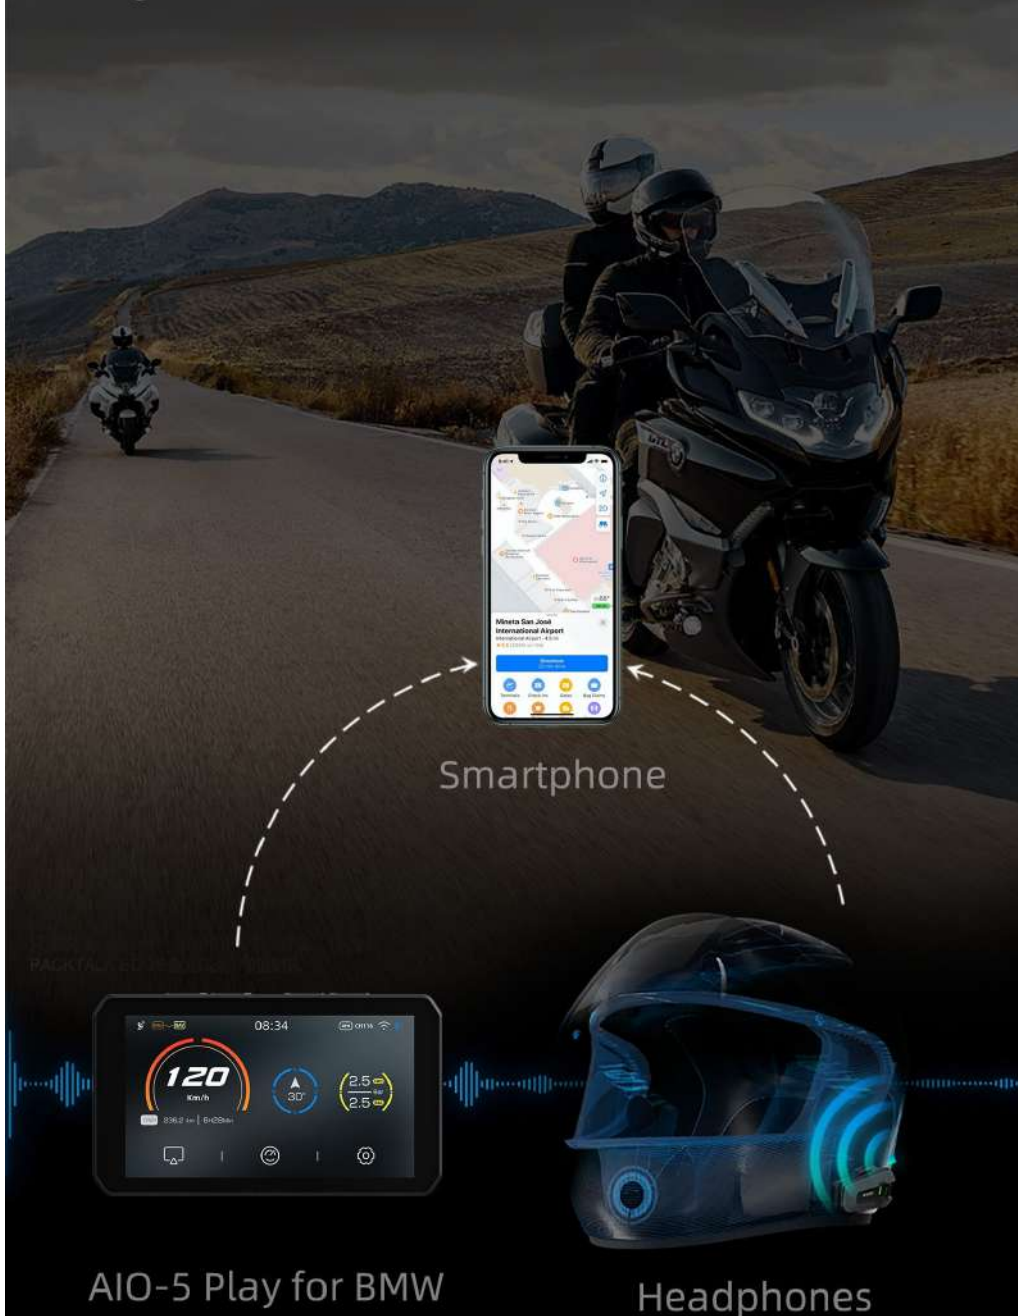

### Silicone from Japan

IP68 / Temperature-Resistant / Highly Stable

Shin-Etsu

# Direct Phone-to-Headset Connectivity

Connect your headset directly to the phone for a more immediate audio interaction without needing to route through the AIO-5 Play. This setup ensures clearer and more stable audio for calls and music, even in complex riding environments.