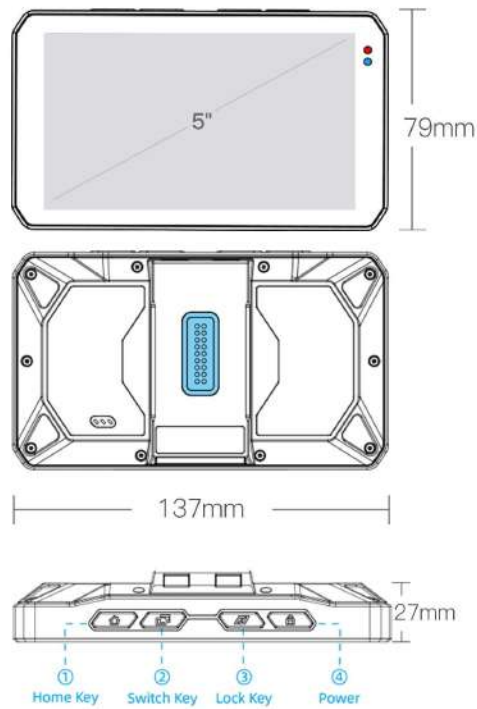

## Basic Parameters

Dimensions: 137*79*27mm	Screen Size: 5 inch
Weight: 220g	Resolution: 1280x720 IPS
Operating Temperature: -20-65°C	IP Rating: IP68
RAM: 2Gbit DDR3	Operating Voltage: 12-18V DC
System: CGOS	Internal Storage: 8GB EMMC
Bluetooth: 5.0	WLAN: 2.4/5G
TPMS: Optional	Sensor: Light Sensor
Remote Control: Optional	Speaker: Supported