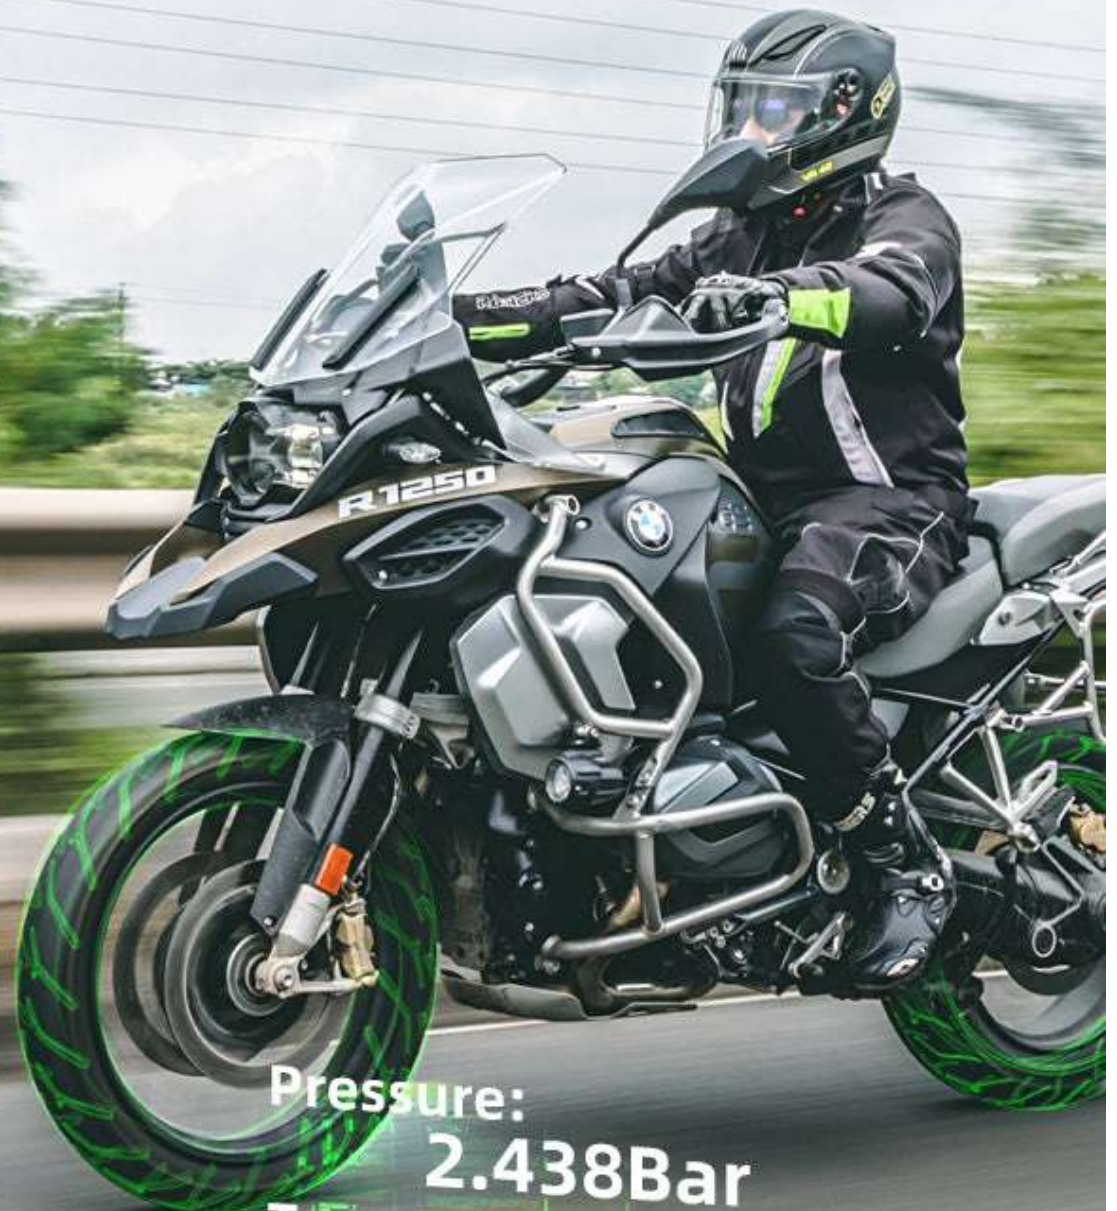

Always Stay on Top of Tire Pressure Data

Pressure:
2.438Bar
Temperature:
93.2°F

EXPERIENCE

Fully Laminated Screen

Our motorcycle-grade main display features vibrant, refined colors that fill the screen. Clarity remains even in direct sunlight while riding.