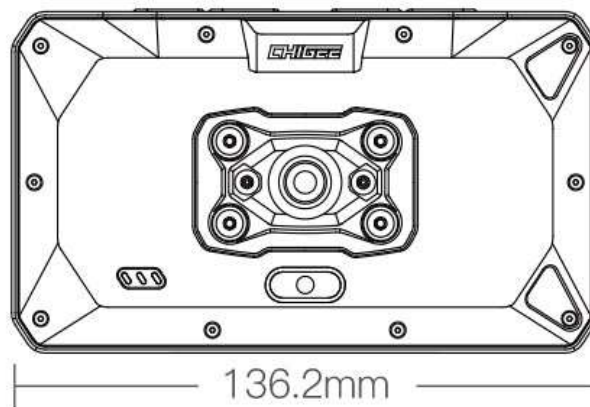

High-strength diecast aluminum body with floating shock absorption ensures stable operation.

Portable Installation No Wiring Needed

Package Contents

	List	Standard Package
	AIO-5 Play Unit	X1
	Standard handlebar mount	x1
	Power Cable	x1
	Shim Ring	x3
	USB Adapter Cable	x1
	Wiring Clips	x2
	Φ17mm Ball Head Assembly	x1
	Fastening Strap	x2
	Nylon Cable Tie	x5
	Installation Tool	x3
	Stickers	x2

Product Specs

Basic Parameters

Dimensions: 136.2x78.8x26.8mm

Display: 5-inch 1280x720 IPS

Rated Input Voltage: 12-18V

Bluetooth: 5.0

Operating Temperature: -20-65°C

Positioning: GPS + BeiDou