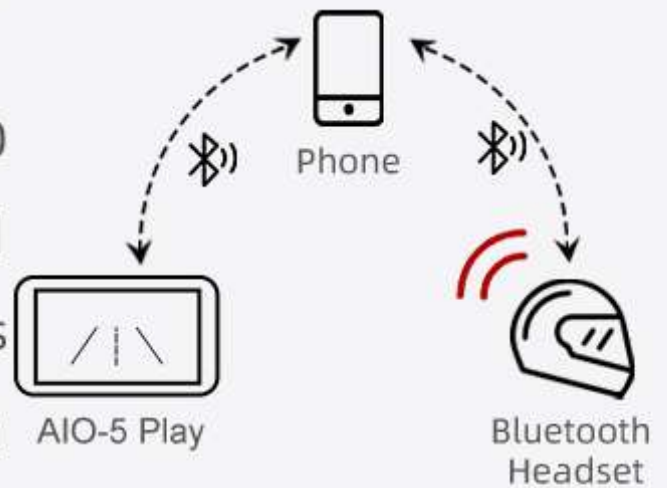

CONNECT

Seamless Auto-Mirroring

Effortless screen mirroring activated with every engine start. AIO-5 Play automatically establishes the connection so you can hit the road without hassle.

Dual Bluetooth 5.0 Connectivity

With support for dual Bluetooth 5.0 connections to your phone and helmet headset, AIO-5 Play enables effortless audio communication while riding.

Dual 2.4G/5G WiFi Flexibility

Seamless switching between frequencies, accommodating a multitude of devices with ease.

CONTROLLER

Wireless Remote Control

(Optional)

Fingertip Control, No Hands Off

Keep your hands on the handlebars with ease. With a gentle touch, seamlessly control music playback, answer calls, switch apps, and more.