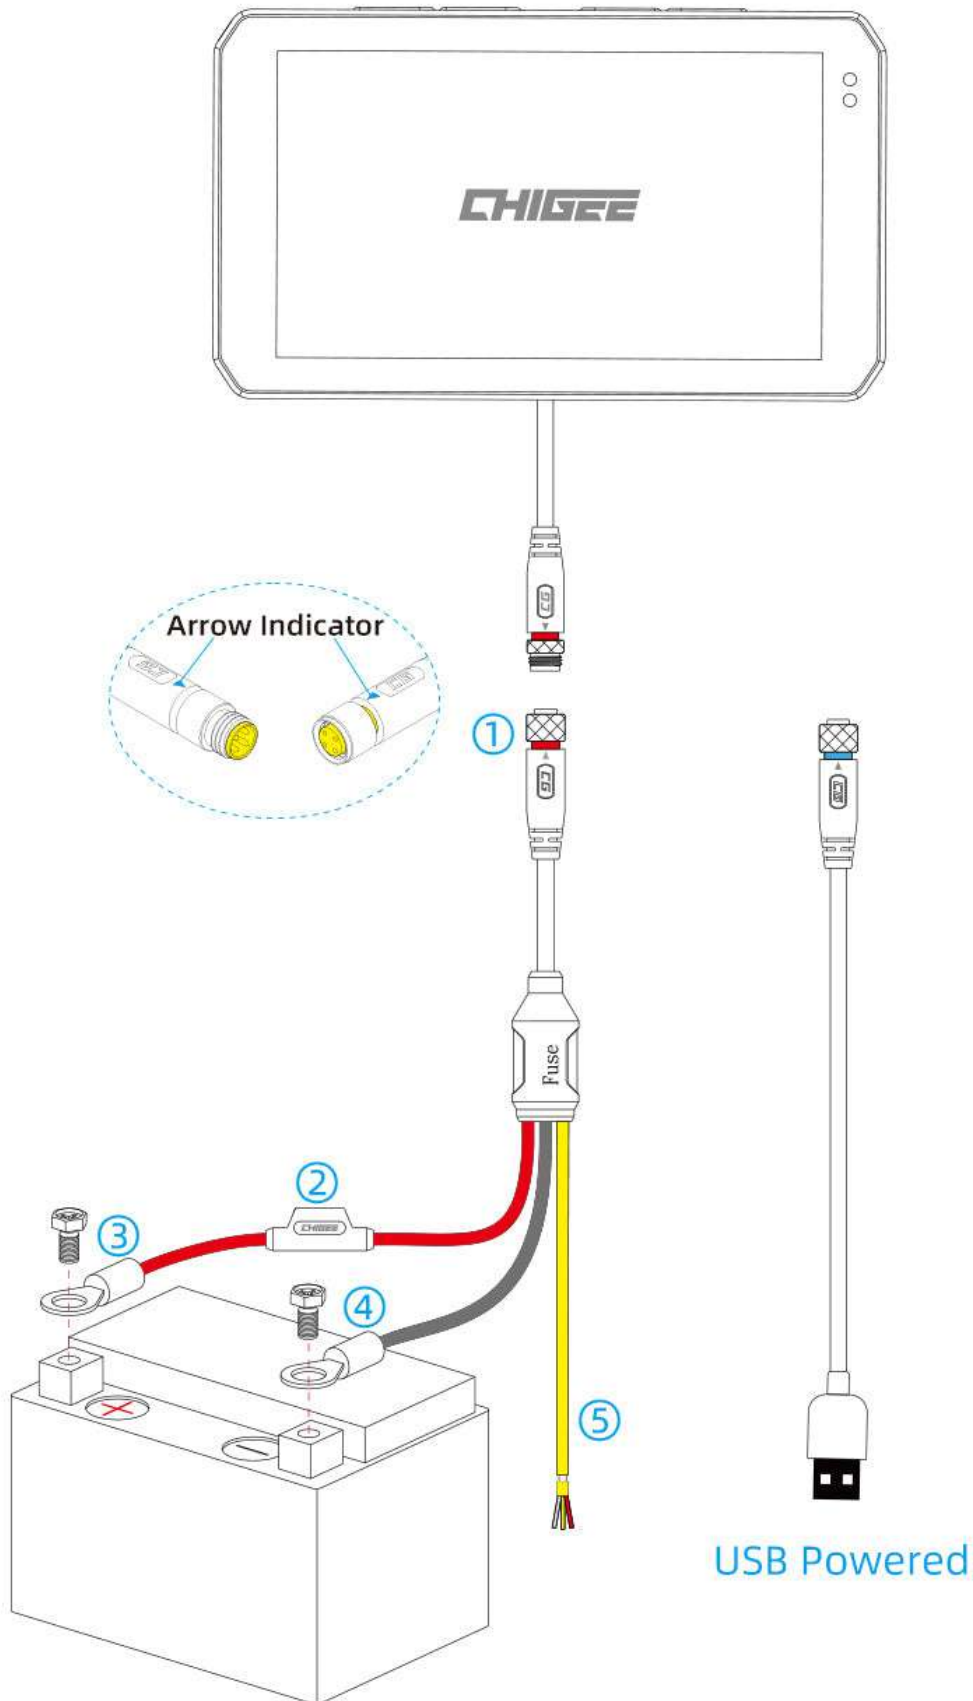

High-strength diecast aluminum body with floating shock absorption ensures stable operation.

Portable Installation No Wiring Needed

Package Contents

	List	Standard Package
	AIO-5 Play Unit	X1
	Standard handlebar mount	x1
	Power Cable	x1
	Shim Ring	x3
	USB Adapter Cable	x1
	Wiring Clips	x2
	Φ17mm Ball Head Assembly	x1
	Fastening Strap	x2
	Nylon Cable Tie	x5
	Installation Tool	x3
	Stickers	x2

Product Specs

Basic Parameters

Dimensions: 136.2x78.8x26.8mm

Display: 5-inch 1280x720 IPS

Rated Input Voltage: 12-18V

Bluetooth: 5.0

Operating Temperature: -20-65°C

Positioning: GPS + BeiDou