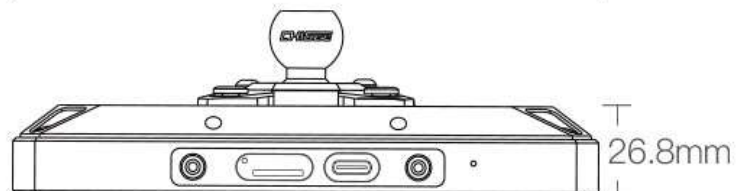

High-strength diecast aluminum body with floating shock absorption ensures stable operation.

Portable Installation No Wiring Needed

Package Contents

	List	Standard Package
	AIO-5 Play Unit	X1
	Standard handlebar mount	x1
	Power Cable	x1
	Shim Ring	x3
	USB Adapter Cable	x1
	Wiring Clips	x2
	Φ17mm Ball Head Assembly	x1
	Fastening Strap	x2
	Nylon Cable Tie	x5
	Installation Tool	x3
	Stickers	x2

Product Specs

Basic Parameters

Dimensions: 136.2x78.8x26.8mm

Display: 5-inch 1280x720 IPS

Rated Input Voltage: 12-18V

Bluetooth: 5.0

Operating Temperature: -20-65°C

Positioning: GPS + BeiDou